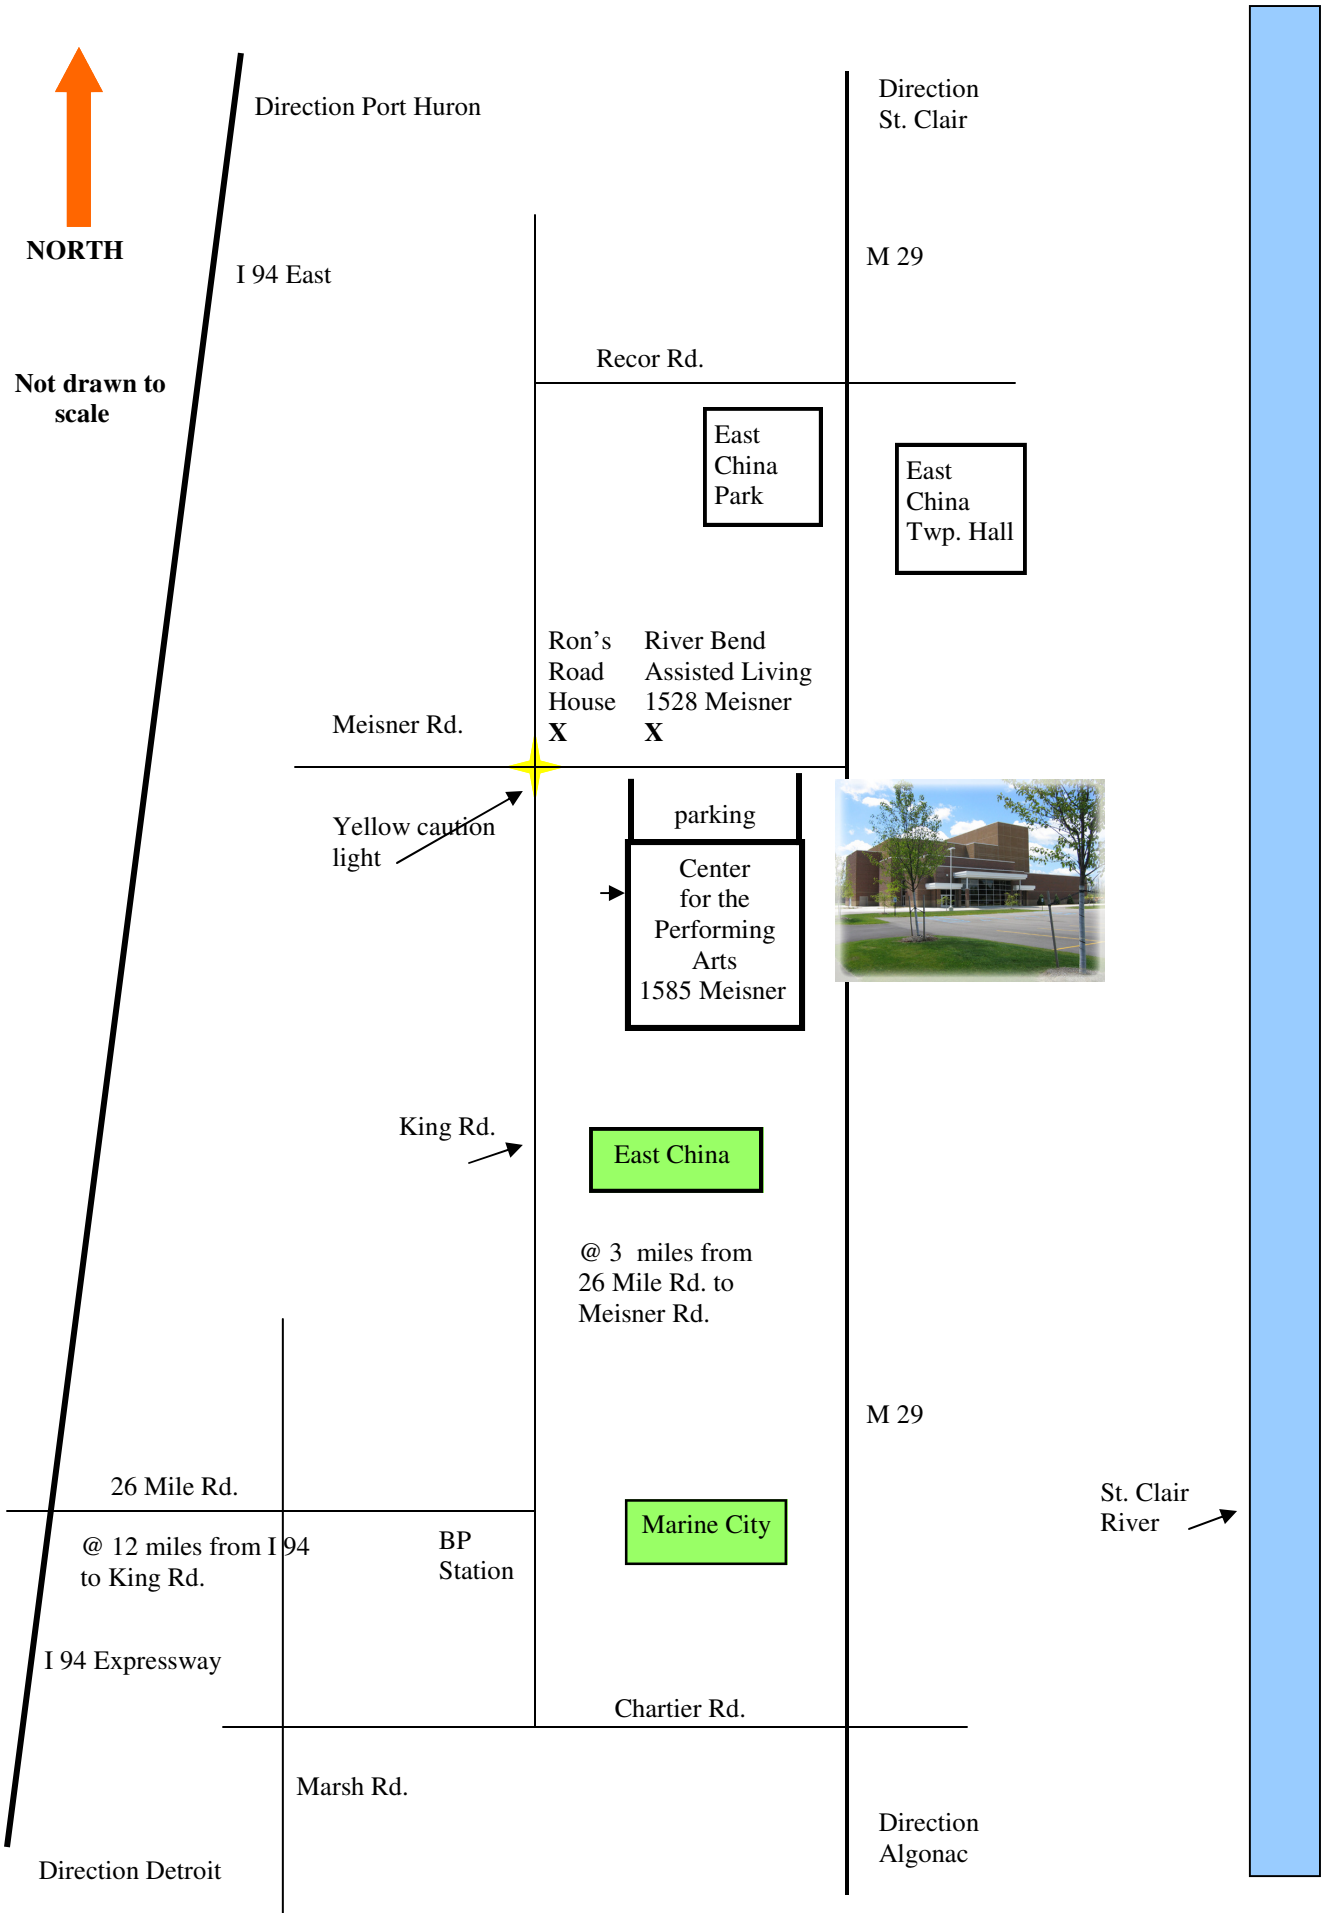

NORTH

Not drawn to scale

parking
Center for the Performing Arts
1585 Meisner

East China

@ 3 miles from 26 Mile Rd. to Meisner Rd.

Marine City

St. Clair River